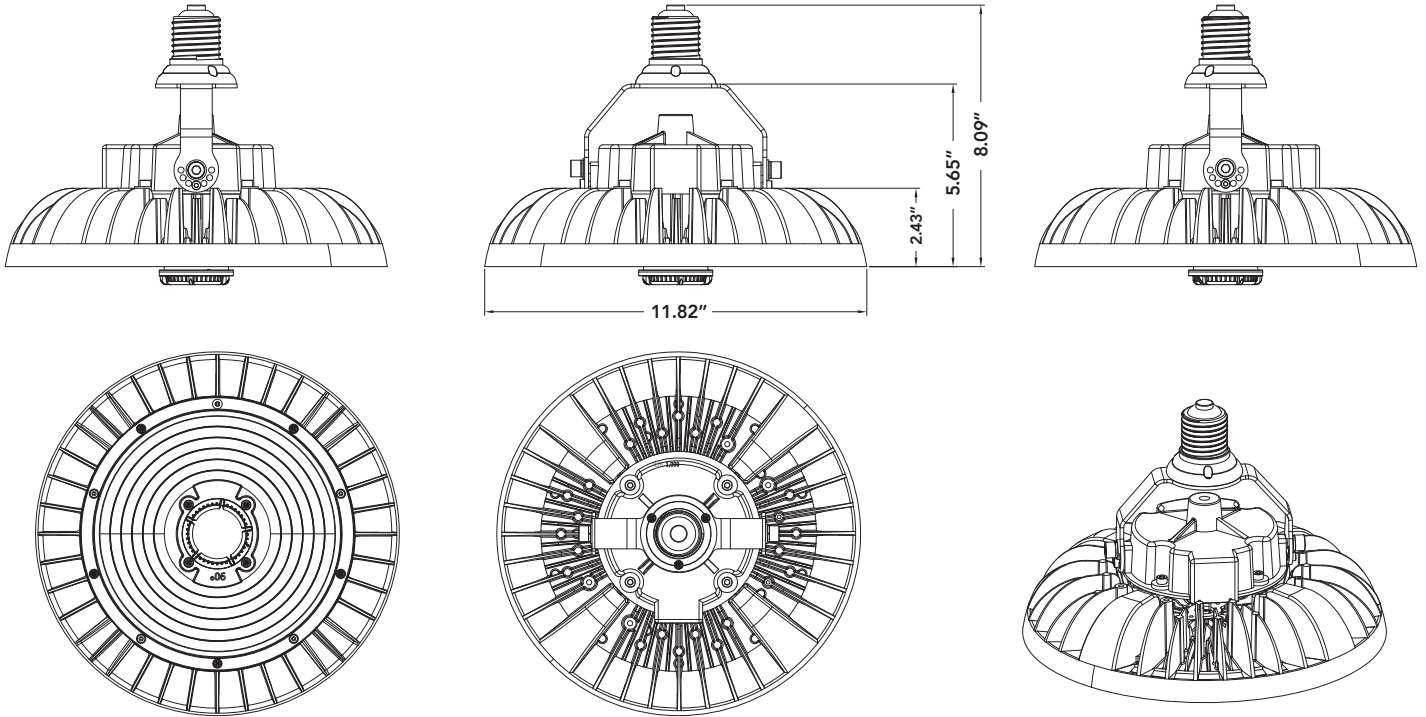

Note: Ballast Must be Bypassed for installation.

PRODUCT BUILDER

ex: ZL-UFO-100-CCT-1-DA-SR-EM40

TYPE	WATTAGE	COLOR TEMP	INPUT VOLTAGE	CONTROLS	OPTIONS
ZL-UFO-E39		CCT			
	100W=100/80/60W selectable 150W=150/120/100W selectable 240W=240/200/150W selectable	CCT=3000K, 4000K, 5000K	1=120/277V standard 2=120/347V 3=277/480V	Blank=None; standard SR=Sensor Ready Port	Blank=None SPT=Surge Protector 10KV

RETROFIT UFO SOCKET BASED E39 HIGH BAY

DIMENSIONS

SENSOR READY

Contact Factory for Sensor Control Options