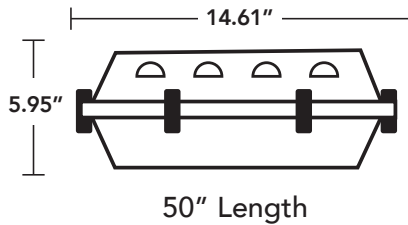

**MADE IN AMERICA**

**BUILD YOUR OWN WIDE BODY VAPOR TIGHT**

**LUMENS:**

With no diffusers on bars

<b>60W</b>	10,000
<b>120W</b>	20,000
<b>180W</b>	30,000
<b>240W</b>	40,000

Other lumen packages available by onboard driver dip switch settings

**PRODUCT FEATURES**

<b>WATTAGES</b>	<b>Magnilumen Plus High Output:</b> 60W, 120W, 180W, 240W
<b>COLOR TEMP</b>	<b>Magnilumen Plus High Output:</b> 40K, 50K; Special Order: 30K, 35K
<b>LUMENS</b>	See lumens chart
<b>INPUT VOLTAGE</b>	120/277V
<b>LED LIFESPAN (L70)</b>	50,000 hours
<b>QUANTITY OF BARS</b>	2, 3, 4
<b>OPTIONS</b>	EM + Emergency MS - Motion Sensing Sensors - Optional External PIR Sensor Internal Microwave Sensor Motion Sensor include AO Drivers
<b>CONSTRUCTION</b>	Single piece injection molded fiberglass/plastic combination blend. Neoprene gasket and stainless steel pressure locks ensure waterproof seal. Interior gear tray- heavy gauge die formed steel which hinges
<b>MOUNTING</b>	Stainless steel external hanging bracket. Must be drilled and sealed for each surface mounting or chain hanging application.
<b>WARRANTY</b>	5 year
<b>LISTED</b>	UL - Body Only