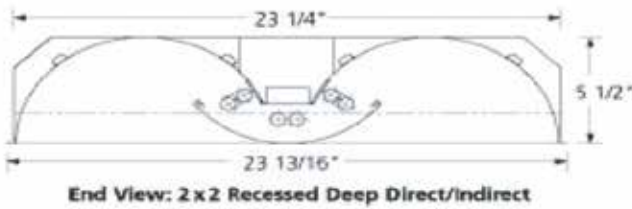

MADE IN AMERICA

BUILD YOUR OWN LED CENTER BASKET TROFFER RDI

Damp Location Rated

APPLICATIONS

Offices, commercial, and institutional areas and is available in a variety of options to suit your needs.

PRODUCT FEATURES

WATTAGES	Magnilumen Plus: 2x2- 20W, 30W 2x4- 40W, 50W, 60W Magnilumen Plus High Output: 2x2- 30W 2x4- 60W
COLOR TEMPS	Magnilumen Plus: 30K, 35K, 40K, 50K, 65K, Green, Blue, Orange, Yellow, Red, Amber, Black Light Magnilumen Plus High Output: 40K, 50K Special Order: 30K, 35K
INPUT VOLTAGE	120/277VAC
CRI	83
DIMMING	0-10V
LED LIFESPAN (L70)	Magnilumen Plus: 100,000 hours Magnilumen Plus High Output: 50,000 hours
LUMENS	See MRK Chart
FIXTURE LENGTH	2x2' and 2x4'
MOUNTING	7/8" knockouts in top, sides and end plates.
HOUSING	Die formed from heavy gauge steel and finished in a baked enamel.
NUMBER OF BARS	Magnilumen Plus: 2x2- 1, 2, or 3 bars 2x4- 1, 2, or 3 bars Magnilumen Plus High Output: 2x2- Max 2 bars 2x4- Max 2 bars
WARRANTY	Magnilumen Plus 7 year Magnilumen Plus High Output 5 year Magnilumen Plus Color 3 year