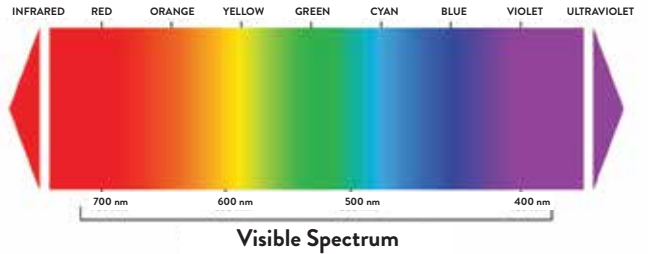

# COLORS

## MAGNILUMEN PLUS<sup>™</sup>

**MAX WATTAGE:** 30W - 4ft Color  
 25W - 4ft Orange  
 20W - 4ft Black Light  
 15W - 2ft Color (Special Order)

**COLOR TEMPS:** Red, Black Light, Green, Blue, Amber, Orange, Yellow, Hot Pink

| NANOMETERS  |             |
|-------------|-------------|
| Amber       | 585-590nm   |
| Red         | 620-622.5nm |
| Blue        | 450-452.5nm |
| Green       | 520-522.5nm |
| Yellow      | 580-590nm   |
| Orange      | 605-610nm   |
| Black Light | 395-400nm   |

| COLOR TEMPERATURE |       |
|-------------------|-------|
| Hot Pink          | 1200K |

| EFFICACY    |           |
|-------------|-----------|
| Amber       | 41 lm/W   |
| Red         | 36 lm/W   |
| Blue        | 80 lm/W   |
| Green       | 125 lm/W  |
| Yellow      | 160 lm/W  |
| Orange      | 65 lm/W   |
| Black Light | 0.86 lm/W |
| Hot Pink    | 85.7 lm/W |