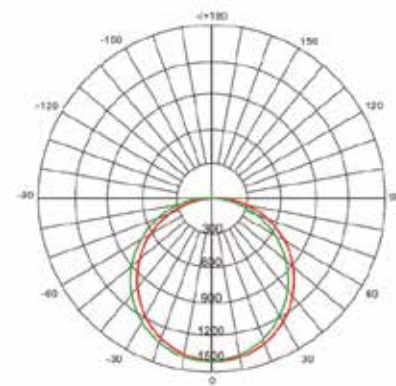

WATTAGES	30/40/50W selectable
COLOR TEMPS	35K/40K/50K selectable
EFFICACY	115 lm/W
LUMENS @ 40K	30W- 3,450; 40W- 4,600; 50W- 5,750
INPUT VOLTAGE	120/277V
CRI	>80
BEAM ANGLE	110°
FIXTURE MATERIAL	Steel
MOUNTING	Surface or Suspension
LED LIFESPAN (L70)	50,000 hours
DIMENSIONS (LxWxH)	46.8" x 6.9" x 2.8"
RATED	IP40
LISTED	ETL
WARRANTY	5 year

PART NUMBER

ZL-4FT-WRAP-CCT-WS-SL

DIMENSIONS

LIGHT DISTRIBUTION

AVERAGE BEAM ANGLE(50%): 113°

Test Number:LS-WA40W-30/40/50K
Lumens:4600LM
Test Number:40W
Test Number:5000K

UNIT:CD

— C0/180,110.9
— C30/210,110.5
— C60/240,109.3
— C90/270,109.1