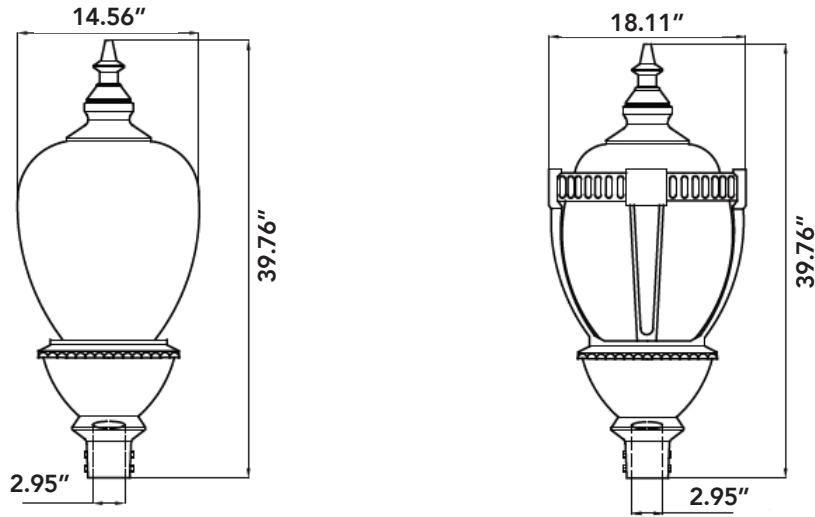

ACORN STYLE POST TOP

DIMENSIONS