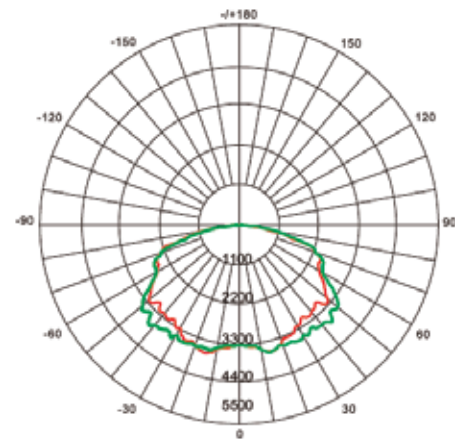

### PRODUCT SPECIFICATIONS

WATTAGES	30/40/50W selectable
COLOR TEMPS	30K, 40K, 50K selectable
EFFICACY	130 lm/W
LUMENS	30W- 3,900; 40W- 5,200; 50W- 7,150
INPUT VOLTAGE	120/277V
CRI	>72
OPERATING TEMP	-4° to 113°F
LED LIFESPAN (L70)	50,000 hours
BEAM ANGLE	160°
CONSTRUCTION	Heavy die-cast aluminum alloy housing with white powder-coated finish
SUGGESTED HID EQUIV.	100-150W
LENS COVER	Polycarbonate Clear
MOUNTING	Ceiling Mounting/Pipe pole Mounting
RATED	IP65
LISTED	UL
WARRANTY	5 year

### DIMENSIONS

### LIGHT DISTRIBUTION

AVERAGE BEAM ANGLE[50%]: 150°

UNIT: CD

Lumens:3900/5200/7150LM

Test Number:30/40/55W

Test Number:3000/4000/5000K

— C0/180,118.9

— C30/210,111.5