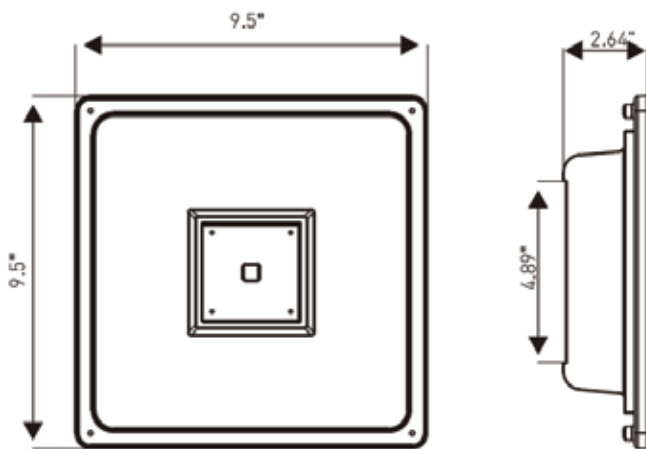

### PRODUCT SPECIFICATIONS

WATTAGES	30/40/50W selectable
COLOR TEMPS	30K, 40K, 50K selectable
EFFICACY	130 lm/W
LUMENS	30W- 3,900; 40W- 5,200; 50W- 7,150
INPUT VOLTAGE	120/277V
CRI	>72
OPERATING TEMP	-4° to 113°F
LED LIFESPAN (L70)	50,000 hours
BEAM ANGLE	160°
CONSTRUCTION	Heavy die-cast aluminum alloy housing with white powder-coated finish
SUGGESTED HID EQUIV.	100-150W
LENS COVER	Polycarbonate Clear
MOUNTING	Ceiling Mounting/Pipe pole Mounting
RATED	IP65
LISTED	UL
WARRANTY	5 year

### DIMENSIONS