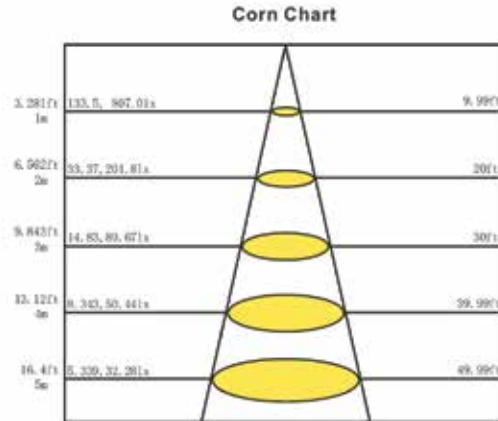

### PRODUCT SPECIFICATIONS

<b>WATTAGES</b>	60W, 100W, 150W, 200W, 240W, 300W, 360W
<b>COLOR TEMPS</b>	27K, 30K, 40K, 60K, 65K Standard 50K
<b>EFFICACY</b>	140 lm/W
<b>LUMENS @ 50K</b>	60W- 8,400; 100W- 14,000; 150W- 21,000; 200W- 28,000; 240W- 33,600; 300W- 42,000; 360W- 50,400
<b>INPUT VOLTAGE</b>	120/277VAC; 480V Special Order
<b>CRI</b>	>80Ra
<b>INPUT FREQUENCY</b>	50/60HZ
<b>OPERATING TEMP</b>	-4° to 113°F
<b>LED LIFESPAN (L70)</b>	50,000
<b>DIMENSIONS</b>	60W+100W+150W- 7.28" x 4.92" x 2.36" 200W+240W- 10.43" x 4.92" x 2.36" 300W+360W- 13.07" x 4.92" x 2.36"
<b>SUGGESTED HID EQUIV.</b>	60W- 300W; 100W- 400W; 150W- 700-800W; 200W- 800-1000W; 240W- 1000W; 300W- 1500W; 360W- 2000W
<b>POWER FACTOR</b>	≥0.9
<b>THD</b>	<15%
<b>DIMMING</b>	Optional
<b>RATED</b>	IP20
<b>LISTED</b>	ETL
<b>WARRANTY</b>	5 year

## DIMENSIONS