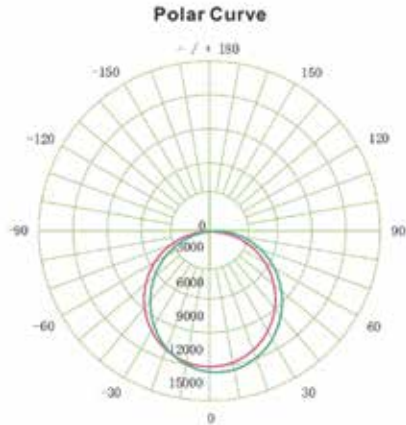

### PRODUCT SPECIFICATIONS

<b>WATTAGES</b>	60W, 100W, 150W, 200W, 240W, 300W, 360W
<b>COLOR TEMPS</b>	27K, 30K, 40K, 60K, 65K Standard 50K
<b>EFFICACY</b>	140 lm/W
<b>LUMENS @ 50K</b>	60W- 8,400; 100W- 14,000; 150W- 21,000; 200W- 28,000; 240W- 33,600; 300W- 42,000; 360W- 50,400
<b>INPUT VOLTAGE</b>	120/277VAC; 480V Special Order
<b>CRI</b>	>80Ra
<b>INPUT FREQUENCY</b>	50/60HZ
<b>OPERATING TEMP</b>	-4° to 113°F
<b>LED LIFESPAN (L70)</b>	50,000
<b>DIMENSIONS</b>	60W+100W+150W- 7.28" x 4.92" x 2.36" 200W+240W- 10.43" x 4.92" x 2.36" 300W+360W- 13.07" x 4.92" x 2.36"
<b>SUGGESTED HID EQUIV.</b>	60W- 300W; 100W- 400W; 150W- 700-800W; 200W- 800-1000W; 240W- 1000W; 300W- 1500W; 360W- 2000W
<b>POWER FACTOR</b>	≥0.9
<b>THD</b>	<15%
<b>DIMMING</b>	Optional
<b>RATED</b>	IP20
<b>LISTED</b>	ETL
<b>WARRANTY</b>	5 year

## DIMENSIONS