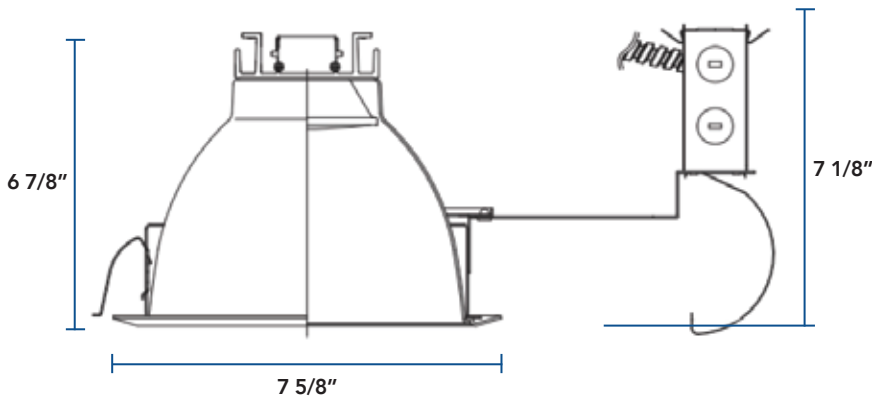

8" LED ARCHITECTURAL DOWNLIGHT REMODEL FRAME IN KIT

PRODUCT SPECIFICATIONS

WATTAGES	10W, 14W, 22W, 32W, 44W
COLOR TEMPS	27K, 30K, 35K, 40K
EFFICACY	100 lm/W
LUMENS	10W- 1,000; 14W- 1,400; 22W- 2,200; 32W- 3,200; 44W- 4,400
INPUT VOLTAGE	120/277V
CRI	90
DIMMABLE	120/277VAC, Tri-Mode (0~10V/Triac/ELV)
EMERGENCY BATTERY	Sold separately
WARRANTY	5 year

ZL-LED	-	TYPE AD	-	STYLE RM-FINK	-	SIZE 8IN	-	WATTAGE	-	COLOR TEMP	-	TL
		AD=Architectural Downlight		RM-FINK=Remodel Frame in Kit				10W 14W 22W 32W 44W		27K 30K 35K 40K		

DIMENSIONS

Ceiling Cut-out- 8 1/8"

PRODUCT BUILDER

ex: ZL-LED-AD-FINK-4IN-10W-27K-TL

ZLED-TRIM	SIZE	STYLE	REFLECTOR FINISH	TRIM RING FINISH
ZLED-TRIM	4=4 inches 6=6 inches 8=8 inches	SOR=Specular Open Reflector BRW=Baffle w/ Reflector - White BRK=Baffle w/ Reflector - Black BRLW=Baffle w/ Regressed Lens - White BRLK=Baffle w/ Regressed Lens - Black RRL=Reflector w/ Regressed Lens WWRP=Wall Wash w/ Reflector Plate RFFL=Reflector w/ Frosted Floating Lens RFCHL=Reflector with Frosted 3.5" center Hole Lens SCA=Optional Sloped Ceiling Adaptor*	WP=White Painted HZ=Haze Clear	WH=White Plastic Trim Ring - Standard WHR=White Metal Ring SN=Satin Nickel CH=Chrome PSF=Polished Self Flange (for Open or Wall Wash Reflectors*)