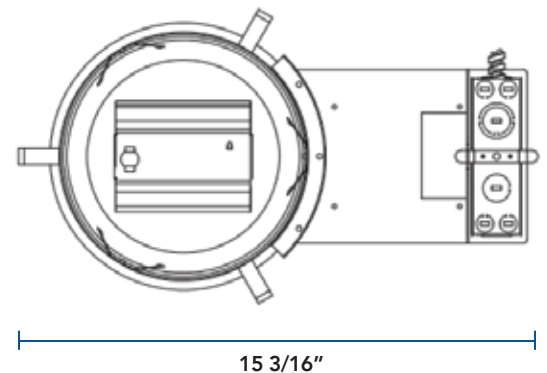

8" LED ARCHITECTURAL DOWNLIGHT REMODEL FRAME IN KIT

PRODUCT SPECIFICATIONS

WATTAGES	10W, 14W, 22W, 32W, 44W
COLOR TEMPS	27K, 30K, 35K, 40K
EFFICACY	100 lm/W
LUMENS	10W- 1,000; 14W- 1,400; 22W- 2,200; 32W- 3,200; 44W- 4,400
INPUT VOLTAGE	120/277V
CRI	90
DIMMABLE	120/277VAC, Tri-Mode (0~10V/Triac/ELV)
EMERGENCY BATTERY	Sold separately
WARRANTY	5 year

ZL-LED	-	TYPE AD	-	STYLE RM-FINK	-	SIZE 8IN	-	WATTAGE	-	COLOR TEMP	-	TL
		AD=Architectural Downlight		RM-FINK=Remodel Frame in Kit				10W 14W 22W 32W 44W		27K 30K 35K 40K		

DIMENSIONS

Ceiling Cut-out- 8 1/8"

PRODUCT BUILDER

ex: ZL-LED-AD-FINK-4IN-10W-27K-TL

ZLED-TRIM	SIZE	STYLE	REFLECTOR FINISH	TRIM RING FINISH
ZLED-TRIM	4=4 inches 6=6 inches 8=8 inches	SOR=Specular Open Reflector BRW=Baffle w/ Reflector - White BRK=Baffle w/ Reflector - Black BRLW=Baffle w/ Regressed Lens - White BRLK=Baffle w/ Regressed Lens - Black RRL=Reflector w/ Regressed Lens WWRP=Wall Wash w/ Reflector Plate RFFL=Reflector w/ Frosted Floating Lens RFCHL=Reflector with Frosted 3.5" center Hole Lens SCA=Optional Sloped Ceiling Adaptor*	WP=White Painted HZ=Haze Clear	WH=White Plastic Trim Ring - Standard WHR=White Metal Ring SN=Satin Nickel CH=Chrome PSF=Polished Self Flange (for Open or Wall Wash Reflectors*)