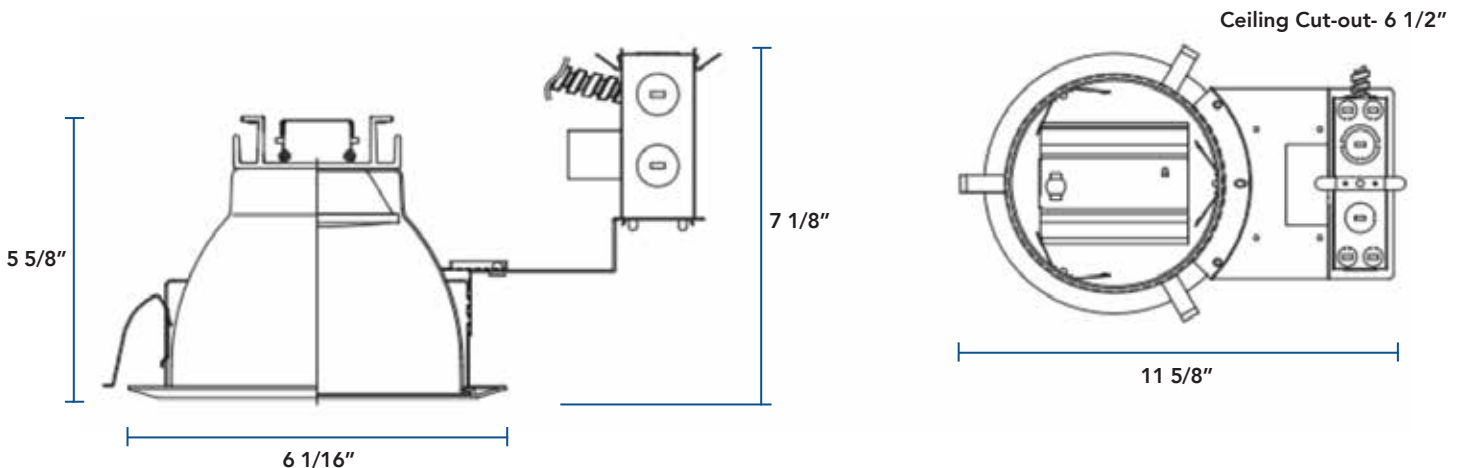

6" LED ARCHITECTURAL DOWNLIGHT REMODEL FRAME IN KIT

PRODUCT SPECIFICATIONS

| | |
|--------------------------|---|
| WATTAGES | 10W, 14W, 22W, 32W, 44W |
| COLOR TEMPS | 27K, 30K, 35K, 40K |
| EFFICACY | 100 lm/W |
| LUMENS | 10W- 1,000; 14W- 1,400; 22W- 2,200; 32W- 3,200; 44W- 4,400 |
| INPUT VOLTAGE | 120/277V |
| CRI | 90 |
| DIMMABLE | 120/277VAC, Tri-Mode (0~10V/Triac/ELV) |
| EMERGENCY BATTERY | Sold separately |
| WARRANTY | 5 year |

DIMENSIONS

6" LED ARCHITECTURAL DOWNLIGHT REMODEL FRAME IN KIT

ARCHITECTURAL DOWNLIGHT TRIMS

Specular Open Reflector

Baffle w/ Reflector

Baffle w/ Regressed Lens

Reflector w/ Regressed Lens

Wall Wash w/ Reflector Plate

PRODUCT BUILDER

ex: ZL-LED-AD-FINK-4IN-10W-27K-TL

| ZLED-TRIM | SIZE | STYLE | REFLECTOR FINISH | TRIM RING FINISH |
|-----------|--|--|-----------------------------------|---|
| ZLED-TRIM | 4=4 inches 6=6 inches 8=8 inches | SOR=Specular Open Reflector BRW=Baffle w/ Reflector - White BRK=Baffle w/ Reflector - Black BRLW=Baffle w/ Regressed Lens - White BRLK=Baffle w/ Regressed Lens - Black RRL=Reflector w/ Regressed Lens WWRP=Wall Wash w/ Reflector Plate RFFL=Reflector w/ Frosted Floating Lens RFCHL=Reflector with Frosted 3.5" center Hole Lens SCA=Optional Sloped Ceiling Adaptor* | WP=White Painted HZ=Haze Clear | WH=White Plastic Trim Ring - Standard WHR=White Metal Ring SN=Satin Nickel CH=Chrome PSF=Polished Self Flange (for Open or Wall Wash Reflectors*) |