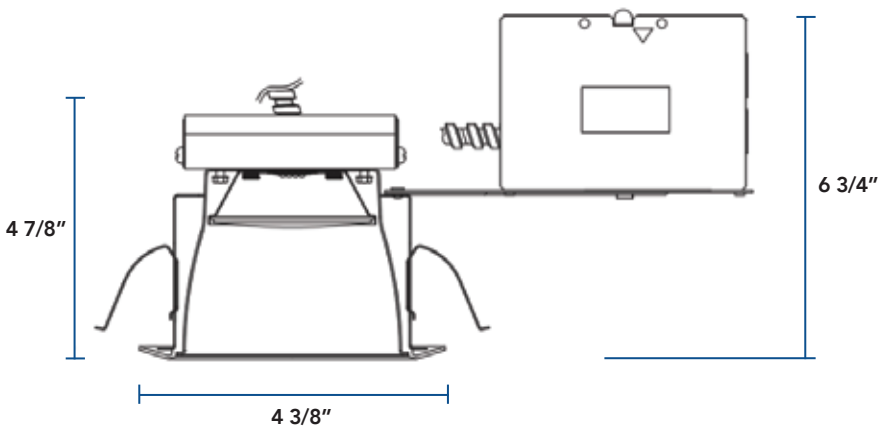

### DIMENSIONS

Ceiling Cut-out- 5"

## PRODUCT BUILDER

ex: ZL-LED-AD-FINK-4IN-10W-27K-TL

ZLED-TRIM	SIZE	STYLE	REFLECTOR FINISH	TRIM RING FINISH
ZLED-TRIM	4=4 inches 6=6 inches 8=8 inches	SOR=Specular Open Reflector BRW=Baffle w/ Reflector - White BRK=Baffle w/ Reflector - Black BRLW=Baffle w/ Regressed Lens - White BRLK=Baffle w/ Regressed Lens - Black RRL=Reflector w/ Regressed Lens WWRP=Wall Wash w/ Reflector Plate RFFL=Reflector w/ Frosted Floating Lens RFCHL=Reflector with Frosted 3.5" center Hole Lens SCA=Optional Sloped Ceiling Adaptor*	WP=White Painted HZ=Haze Clear	WH=White Plastic Trim Ring - Standard WHR=White Metal Ring SN=Satin Nickel CH=Chrome PSF=Polished Self Flange (for Open or Wall Wash Reflectors*)