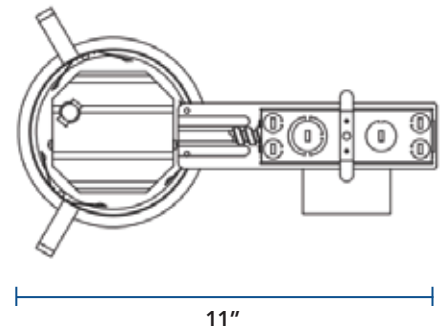

### PRODUCT BUILDER

ex: ZL-LED-AD-FINK-4IN-10W-27K-TL

	TYPE	STYLE	SIZE	WATTAGE	COLOR TEMP	
ZL-LED	AD	RM-FINK	4IN			TL
	AD=Architectural Downlight	RM-FINK=Remodel Frame in Kit		10W 14W 22W 32W	27K 30K 35K 40K	

### DIMENSIONS

Ceiling Cut-out- 5"