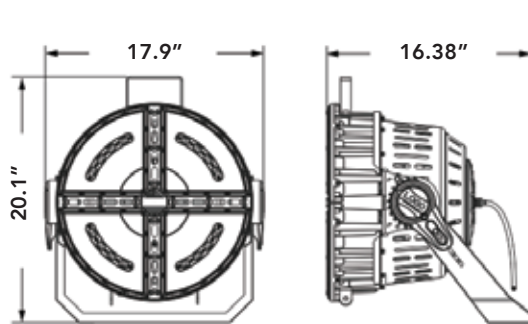

### PRODUCT SPECIFICATIONS

<b>WATTAGES</b>	300W, 400W, 500W, 600W, 700W, 800W, 1000W
<b>COLOR TEMPS</b>	30K, 40K, 50K, 57K
<b>EFFICACY</b>	150 lm/W
<b>LUMENS</b>	300W- 45,000; 400W- 60,000; 500W- 75,000; 600W- 90,000; 700W- 105,000; 800W- 120,000; 1000W- 150,000
<b>INPUT VOLTAGE</b>	120/277V, 480V
<b>CRI</b>	>70
<b>BEAM ANGLE</b>	30°
<b>MOUNTING BRACKET</b>	Yoke mount (standard)
<b>DIMMABLE</b>	Yes
<b>DIMENSIONS</b>	300W+400W+500W+600W- 17.80" x 19.06" x 17.37" 700W+800W+1000W- 21.70" x 23.10" x 19.90"
<b>WEIGHT</b>	300W+400W+500W- 39.7 lbs. 600W- 40.1 lbs. 700W+800W+1000W- 63.3 lbs
<b>RATED</b>	IP66
<b>LISTED</b>	ETL
<b>WARRANTY</b>	5 year

### PRODUCT BUILDER

ex: ZL-RO-SL-300W-57K-30-P2-120/277V

TYPE	WATTAGE	COLOR TEMP	BEAM ANGLE	MOUNTING OPTION	INPUT VOLTAGE
ZL-RO-SL			30		
	300W 400W 500W 600W 700W 800W 1000W	57K 50K 40K 30K		P2 P3 P4 P5	120/277V 480V

### DIMENSIONS

300W, 400W, 500W, 600W

700W, 800W, 1000W