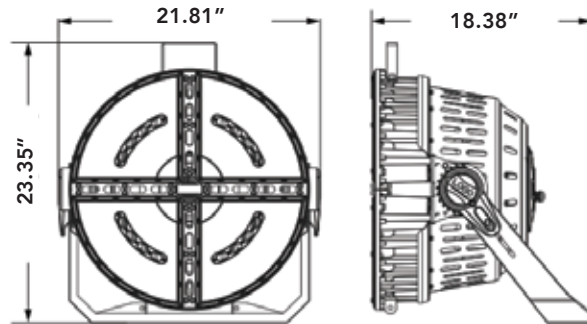

### PRODUCT SPECIFICATIONS

<b>WATTAGES</b>	300W, 400W, 500W, 600W, 700W, 800W, 1000W
<b>COLOR TEMPS</b>	30K, 40K, 50K, 57K
<b>EFFICACY</b>	150 lm/W
<b>LUMENS</b>	300W- 45,000; 400W- 60,000; 500W- 75,000; 600W- 90,000; 700W- 105,000; 800W- 120,000; 1000W- 150,000
<b>INPUT VOLTAGE</b>	120/277V, 480V
<b>CRI</b>	>70
<b>BEAM ANGLE</b>	30°
<b>MOUNTING BRACKET</b>	Yoke mount (standard)
<b>DIMMABLE</b>	Yes
<b>DIMENSIONS</b>	300W+400W+500W+600W- 17.80" x 19.06" x 17.37" 700W+800W+1000W- 21.70" x 23.10" x 19.90"
<b>WEIGHT</b>	300W+400W+500W- 39.7 lbs. 600W- 40.1 lbs. 700W+800W+1000W- 63.3 lbs
<b>RATED</b>	IP66
<b>LISTED</b>	ETL
<b>WARRANTY</b>	5 year

### PRODUCT BUILDER

ex: ZL-RO-SL-300W-57K-30-P2-120/277V

TYPE	WATTAGE	COLOR TEMP	BEAM ANGLE	MOUNTING OPTION	INPUT VOLTAGE
ZL-RO-SL			30		
	300W 400W 500W 600W 700W 800W 1000W	57K 50K 40K 30K		P2 P3 P4 P5	120/277V 480V

### DIMENSIONS

300W, 400W, 500W, 600W

700W, 800W, 1000W