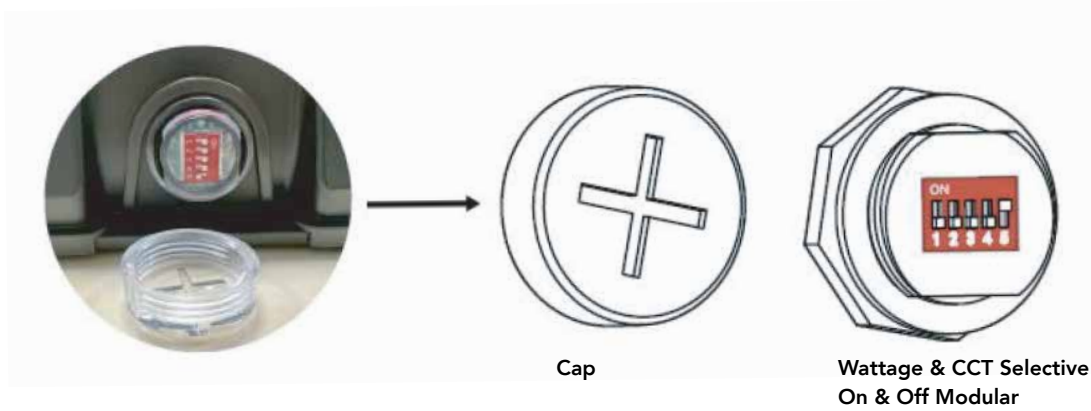

LED MINI WALL PACK WATTAGE AND CCT SELECTABLE WITH PHOTO SENSOR

PRODUCT SPECIFICATIONS

WATTAGES	15W/20W/25W selectable
COLOR TEMPS	30K/40K/50K selectable
EFFICACY	120 lm/W
LUMENS	15W- 1,800; 20W- 2,400; 25W- 3,000
INPUT VOLTAGE	120/277V
CRI	Ra>80
DIMMING	0-10V
OPERATING TEMP	-4° to 113°F
LED LIFESPAN (L70)	Lumen Maintenance over 70% @ 50,000+ hours
LENS	Clear Baffled
HOUSING	Bronze
ACCESSORIES	PC: Photocell Control Pre-Installed
RATED	Wet Locations IP66
LISTED	ETL
WARRANTY	5 year
PART NUMBER	ZL-HYA-MWP-962-3W3CCT

IP66

APPLICATIONS

Ideal LED Lighting for both indoor and outdoor locations including decks, porches, patios, front entryways, walkways, exterior corridors, or other common areas.

DIMENSIONS

LED MINI WALL PACK WATTAGE AND CCT SELECTABLE WITH PHOTO SENSOR

SETTINGS

The transparent cover on the side can be screwed off easily.

Cap

Wattage & CCT Selective Sensor On & Off Modular

Wattage Selectable

25W

20W

15W