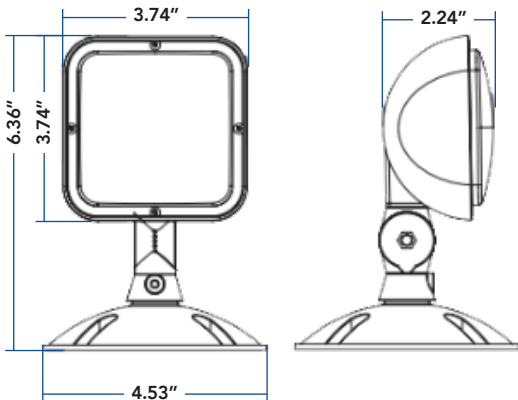

DIMENSIONS

SINGLE HEAD