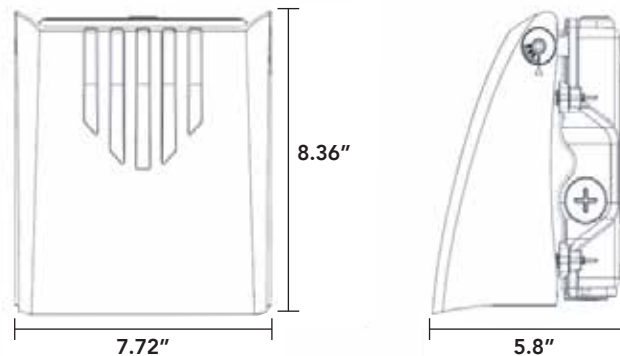

ADJUSTABLE LED WALL PACK - WATTAGE AND CCT SELECTABLE

PRODUCT FEATURES

| | |
|----------------|---|
| WATTAGE | 15/25/30/40W selectable |
| COLOR TEMP | 30/40/50K selectable |
| INPUT VOLTAGE | AC120/277V |
| EFFICACY | 150 lm/W |
| LENS | Type III |
| LIFESPAN (L70) | 50,000 hours |
| CRI | >80 |
| OPERATING TEMP | -40°F to 122°F |
| HOUSING | Die-cast aluminum |
| FINISH | Bronze |
| MOUNTING | Wall Mount, Four 1/2" knockouts for convenient installation |
| LENS MATERIAL | Polycarbonate |
| PHOTOCELL | Built in |
| LISTED | UL |
| RATED | IP65 |
| WARRANTY | 5 year |

APPLICATIONS

- Alleys
- Pathways
- Landscape lighting
- Outdoor commercial/residential

IP65

WATTAGE
SELECTABLE

CCT
SELECTABLE

SPECIFICATIONS

| PRODUCT # | DIMENSIONS | LUMENS (+10%) |
|-------------------------------------|----------------------|--|
| ZL-WP-ADJ-40-30-25-15W-3CCT-IP65-ZR | 8.36" x 7.72" x 5.8" | 15W - 2250, 20W - 3750, 30W - 4500, 40W - 6000 |

DIMENSIONS

ADJUSTABLE LED WALL PACK - WATTAGE AND CCT SELECTABLE

BEAM ANGLE