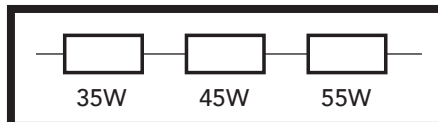

LED STRIP LIGHT - WATTAGE AND CCT SELECTABLE - MK SERIES

**Wattage Selectable up to 55W,
that's 7300 Lumens!**

Shown with optional sensor.

**WATTAGE
SELECTABLE**

**CCT
SELECTABLE**

PRODUCT FEATURES	
WATTAGE	35W, 45W, 55W selectable
COLOR TEMP	35K, 40K, 50K selectable
INPUT VOLTAGE	120-277VAC
EFFICACY (+/- 10%)	130 lm/W
CRI	>80
BEAM ANGLE	120 degrees
AMBIENT TEMP	-20 to 40C; -4 to 104F
LED LIFESPAN (L70)	50,000 hours
RATED	IP20
LISTED	ETL
WARRANTY	5 years

WATTAGE SELECTABLE

35, 45, 55W selectable

COLOR TEMP SELECTABLE

35, 40, 50K selectable

Optional bi-level sensor
activated by motion and/or
daylight contribution

Easy access to switches

LED STRIP - WATTAGE AND CCT SELECTABLE - MK SERIES