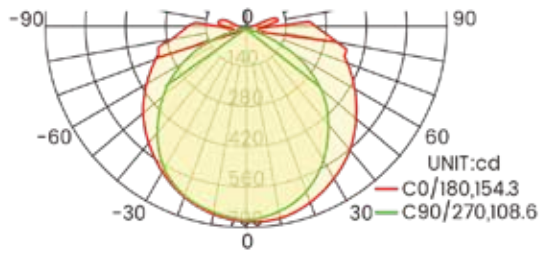

WATTAGE	COLOR TEMP	LUMENS
35W	35K	4498 lm
35W	40K	4773 lm
35W	50K	4747 lm
45W	35K	5732 lm
45W	40K	6099 lm
45W	50K	6065 lm
55W	35K	6933 lm
55W	40K	7430 lm
55W	50K	7398 lm

LED STRIP - WATTAGE AND CCT SELECTABLE - MK SERIES

LIGHT DISTRIBUTION

AVERAGE BEAM ANGLE (50%) : 131.4 DEG
2ft - 20W

AVERAGE BEAM ANGLE (50%) : 132.4 DEG
4ft - 40W

OPTIONS

PART #

ZL-SENSOR-HB-HD07R

Remote

ZL-HAISEN-REMOTE-HD05R