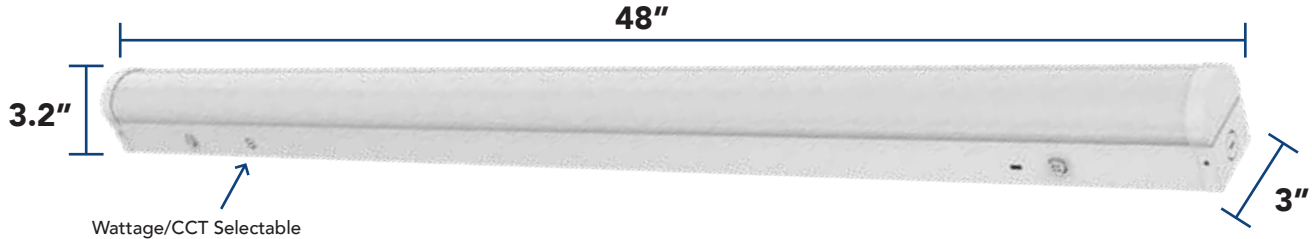

LED STRIP LIGHT - WATTAGE AND CCT SELECTABLE - MK SERIES

**Wattage Selectable up to 55W,
that's 7300 Lumens!**

Shown with optional sensor.

**WATTAGE
SELECTABLE**

**CCT
SELECTABLE**

PRODUCT FEATURES	
WATTAGE	35W, 45W, 55W selectable
COLOR TEMP	35K, 40K, 50K selectable
INPUT VOLTAGE	120-277VAC
EFFICACY (+/- 10%)	130 lm/W
CRI	>80
BEAM ANGLE	120 degrees
AMBIENT TEMP	-20 to 40C; -4 to 104F
LED LIFESPAN (L70)	50,000 hours
RATED	IP20
LISTED	ETL
WARRANTY	5 years

WATTAGE SELECTABLE

35, 45, 55W selectable

COLOR TEMP SELECTABLE

35, 40, 50K selectable

Optional bi-level sensor
activated by motion and/or
daylight contribution

Easy access to switches

LED STRIP - WATTAGE AND CCT SELECTABLE - MK SERIES

PRODUCT BUILDER

ex: ZL-4FT-STRIP-35-45-55W-CCT-120-277V-MK-MS

PRODUCT #	WATTAGE	COLOR TEMP	VOLTAGE	OPTION
ZL-4FT-STRIP	35-45-55W	CCT	120-277V	MK
				<p>MS = Factory installed Sensor</p> <p>(Blank) = No Sensor</p>

APPLICATIONS

- Warehouses
- Factories
- Offices
- Hotels
- Banks
- Rackings
- Under cabinets
- Surface mounts
- Retrofit fixtures
- Task lights
- Linear surface mount

DIMENSIONS - 4 ft. (standard)

LUMENS