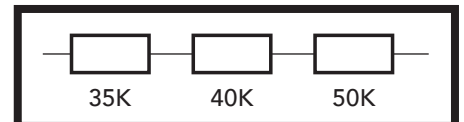

LED STRIP LIGHT - WATTAGE AND CCT SELECTABLE - MK SERIES

**Wattage Selectable up to 55W,
that's 7300 Lumens!**

Shown with optional sensor.

**WATTAGE
SELECTABLE**

**CCT
SELECTABLE**

PRODUCT FEATURES	
WATTAGE	35W, 45W, 55W selectable
COLOR TEMP	35K, 40K, 50K selectable
INPUT VOLTAGE	120-277VAC
EFFICACY (+/- 10%)	130 lm/W
CRI	>80
BEAM ANGLE	120 degrees
AMBIENT TEMP	-20 to 40C; -4 to 104F
LED LIFESPAN (L70)	50,000 hours
RATED	IP20
LISTED	ETL
WARRANTY	5 years

WATTAGE SELECTABLE

35, 45, 55W selectable

COLOR TEMP SELECTABLE

35, 40, 50K selectable

Optional bi-level sensor
activated by motion and/or
daylight contribution

Easy access to switches

LED STRIP - WATTAGE AND CCT SELECTABLE - MK SERIES

APPLICATIONS

- Warehouses
- Factories
- Offices
- Hotels
- Banks
- Rackings
- Under cabinets
- Surface mounts
- Retrofit fixtures
- Task lights
- Linear surface mount

DIMENSIONS - 4 ft. (standard)

LUMENS