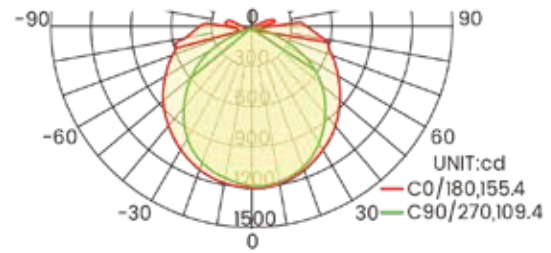

LED STRIP LIGHT - WATTAGE AND CCT SELECTABLE - MK SERIES

**Wattage Selectable up to 55W,
that's 7300 Lumens!**

Shown with optional sensor.

**WATTAGE
SELECTABLE**

**CCT
SELECTABLE**

PRODUCT FEATURES	
WATTAGE	35W, 45W, 55W selectable
COLOR TEMP	35K, 40K, 50K selectable
INPUT VOLTAGE	120-277VAC
EFFICACY (+/- 10%)	130 lm/W
CRI	>80
BEAM ANGLE	120 degrees
AMBIENT TEMP	-20 to 40C; -4 to 104F
LED LIFESPAN (L70)	50,000 hours
RATED	IP20
LISTED	ETL
WARRANTY	5 years

WATTAGE	COLOR TEMP	LUMENS
35W	35K	4498 lm
35W	40K	4773 lm
35W	50K	4747 lm
45W	35K	5732 lm
45W	40K	6099 lm
45W	50K	6065 lm
55W	35K	6933 lm
55W	40K	7430 lm
55W	50K	7398 lm

LED STRIP - WATTAGE AND CCT SELECTABLE - MK SERIES

LIGHT DISTRIBUTION

AVERAGE BEAM ANGLE (50%) : 131.4 DEG
2ft - 20W

AVERAGE BEAM ANGLE (50%) : 132.4 DEG
4ft - 40W

OPTIONS

PART #

ZL-SENSOR-HB-HD07R

Remote

ZL-HAISEN-REMOTE-HD05R