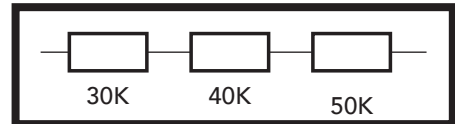

LED FLOOD LIGHT - WATTAGE AND CCT SELECTABLE - MK SERIES

MOUNTING OPTIONS:

**WATTAGE
SELECTABLE**

**CCT
SELECTABLE**

PRODUCT FEATURES	
WATTAGE	150W, 120W, 100W selectable 200W, 180W, 160W selectable
COLOR TEMP	30K, 40K, 50K selectable
INPUT VOLTAGE	120-277VAC
EFFICACY (+/- 10%)	140 lm/W
CRI	>80
BEAM ANGLE	110 degrees
LED LIFESPAN (L70)	50,000 hours
RATED	IP65
LISTED	UL
WARRANTY	5 years

WATTAGE SELECTABLE

150, 120, 100W selectable

200, 180, 160W selectable

COLOR TEMP SELECTABLE

30, 40, 50K selectable

Photocontrol Selector

On = Dusk to Dawn
Off = Disabled

Wattage and CCT Selector