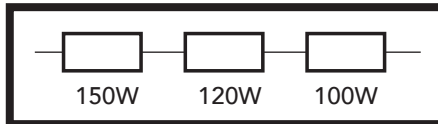

LED FLOOD LIGHT - WATTAGE AND CCT SELECTABLE - MK SERIES

MOUNTING OPTIONS:

**WATTAGE
SELECTABLE**

**CCT
SELECTABLE**

PRODUCT FEATURES	
WATTAGE	150W, 120W, 100W selectable 200W, 180W, 160W selectable
COLOR TEMP	30K, 40K, 50K selectable
INPUT VOLTAGE	120-277VAC
EFFICACY (+/- 10%)	140 lm/W
CRI	>80
BEAM ANGLE	110 degrees
LED LIFESPAN (L70)	50,000 hours
RATED	IP65
LISTED	UL
WARRANTY	5 years

WATTAGE SELECTABLE

150, 120, 100W selectable

200, 180, 160W selectable

COLOR TEMP SELECTABLE

30, 40, 50K selectable

Photocontrol Selector

On = Dusk to Dawn
Off = Disabled

Wattage and CCT Selector

APPLICATIONS

- Manufacturing and construction sites
- Facades
- Buildings
- Signage
- Monuments

DIMENSIONS

LUMENS

	150W	120W	100W		200W	180W	160W
30K	19,500	15,600	13,000	30K	26,000	23,400	20,000
40K	22,500	18,000	15,000	40K	30,000	27,000	24,000
50K	21,000	16,800	14,000	50K	28,000	24,000	22,400