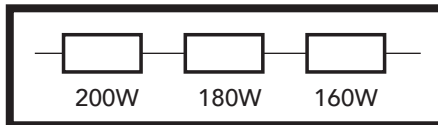

LED FLOOD LIGHT - WATTAGE AND CCT SELECTABLE - MK SERIES

MOUNTING OPTIONS:

**WATTAGE
SELECTABLE**

**CCT
SELECTABLE**

PRODUCT FEATURES	
WATTAGE	150W, 120W, 100W selectable 200W, 180W, 160W selectable
COLOR TEMP	30K, 40K, 50K selectable
INPUT VOLTAGE	120-277VAC
EFFICACY (+/- 10%)	140 lm/W
CRI	>80
BEAM ANGLE	110 degrees
LED LIFESPAN (L70)	50,000 hours
RATED	IP65
LISTED	UL
WARRANTY	5 years

WATTAGE SELECTABLE

150, 120, 100W selectable

200, 180, 160W selectable

COLOR TEMP SELECTABLE

30, 40, 50K selectable

Photocontrol Selector

On = Dusk to Dawn
Off = Disabled

Wattage and CCT Selector