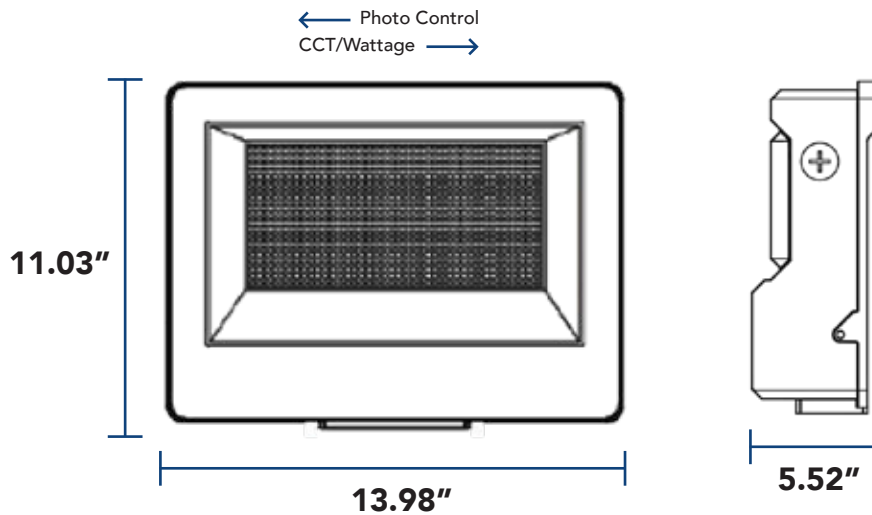

LED FLOOD LIGHT - WATTAGE AND CCT SELECTABLE - MK SERIES

MOUNTING OPTIONS:

**WATTAGE
SELECTABLE**

**CCT
SELECTABLE**

PRODUCT FEATURES	
WATTAGE	150W, 120W, 100W selectable 200W, 180W, 160W selectable
COLOR TEMP	30K, 40K, 50K selectable
INPUT VOLTAGE	120-277VAC
EFFICACY (+/- 10%)	140 lm/W
CRI	>80
BEAM ANGLE	110 degrees
LED LIFESPAN (L70)	50,000 hours
RATED	IP65
LISTED	UL
WARRANTY	5 years

APPLICATIONS

- Manufacturing and construction sites
- Facades
- Buildings
- Signage
- Monuments

DIMENSIONS

LUMENS

	150W	120W	100W		200W	180W	160W
30K	19,500	15,600	13,000	30K	26,000	23,400	20,000
40K	22,500	18,000	15,000	40K	30,000	27,000	24,000
50K	21,000	16,800	14,000	50K	28,000	24,000	22,400