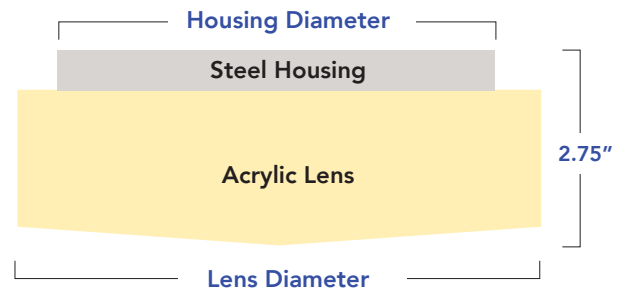

COVERED CIRCLELINE FIXTURES

APPLICATION:

This economical surface mounted LED Circline unit is available in a white finish. This unit is for use in commercial and residential areas such as restrooms, closets, hallways, storage areas or any small room area where general lighting is desired.

CONSTRUCTION:

This unit is designed from heavy gauge die formed steel and is finished in baked white enamel or polyester powder coating for maximum durability and reflectivity.

MOUNTING:

Units are equipped with knockouts for junction box or direct surface mounting. Maximum weight 4 lbs/11", 9 lbs/14"