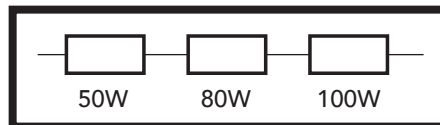

LED WALL PACK - WATTAGE AND CCT SELECTABLE

PRODUCT FEATURES

INPUT VOLTAGE	120-277VAC
EFFICACY	125 lm/W
CRI	>80
DIMMABLE	0-10V
BEAM ANGLE	120 degrees
LED LIFESPAN**††* #fl	50,000 hours
RATED	IP65
WARRANTY	5 years

3 WATTAGE OPTIONS

50, 80, 100W selectable

3 COLOR TEMP OPTIONS

30, 40, 50K selectable

Remove cover to reveal selectable switches

Specifications and actual product may vary.

Office (800) 679-9243 • sales@zledlighting.com • www.zledlighting.com

IP65

WATTAGE
SELECTABLE

CCT
SELECTABLE

APPLICATIONS

Exterior walls of buildings and warehouses.

SPECIFICATIONS

PRODUCT #	WATTAGES	DIMENSIONS (WxHxD)	LUMENS
ZL-WP-100-80-50-CCT-IP65	50/80/100W selectable	14.27" x 9.21" x 7.72"	6400/9920/12000