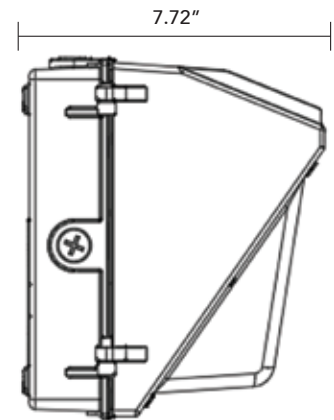

IP65

WATTAGE
SELECTABLE

CCT
SELECTABLE

APPLICATIONS

Exterior walls of buildings and warehouses.

SPECIFICATIONS

PRODUCT #	WATTAGES	DIMENSIONS (WxHxD)	LUMENS
ZL-WP-100-80-50-CCT-IP65	50/80/100W selectable	14.27" x 9.21" x 7.72"	6400/9920/12000

DIMENSIONS

Specifications and actual product may vary.

Office (800) 679-9243 • sales@zledlighting.com • www.zledlighting.com

IP65

**WATTAGE
SELECTABLE**

**CCT
SELECTABLE**

LIGHT DISTRIBUTION

LUMENS