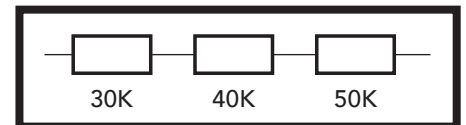

LED WALL PACK - WATTAGE AND CCT SELECTABLE

PRODUCT FEATURES

INPUT VOLTAGE	120-277VAC
EFFICACY	125 lm/W
CRI	>80
DIMMABLE	0-10V
BEAM ANGLE	120 degrees
LED LIFESPAN**††* #fl	50,000 hours
RATED	IP65
WARRANTY	5 years

3 WATTAGE OPTIONS

50, 80, 100W selectable

3 COLOR TEMP OPTIONS

30, 40, 50K selectable

Remove cover to reveal selectable switches

Specifications and actual product may vary.

Office (800) 679-9243 • sales@zledlighting.com • www.zledlighting.com

IP65

WATTAGE
SELECTABLE

CCT
SELECTABLE

APPLICATIONS

Exterior walls of buildings and warehouses.

SPECIFICATIONS

PRODUCT #	WATTAGES	DIMENSIONS (WxHxD)	LUMENS
ZL-WP-100-80-50-CCT-IP65	50/80/100W selectable	14.27" x 9.21" x 7.72"	6400/9920/12000