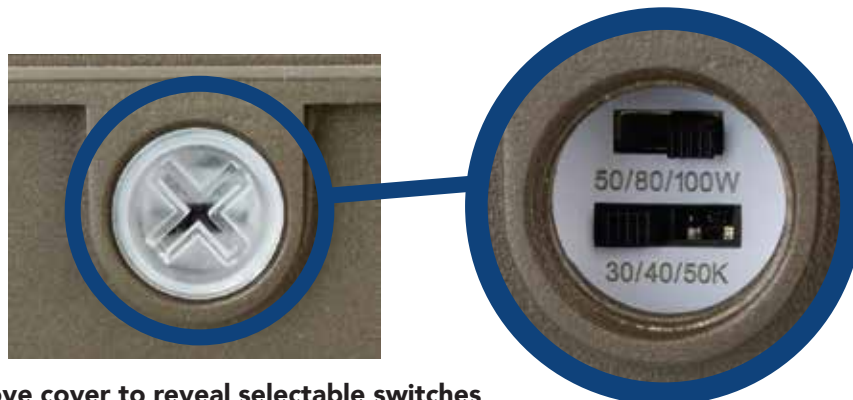

LED WALL PACK - WATTAGE AND CCT SELECTABLE

PRODUCT FEATURES

INPUT VOLTAGE	120-277VAC
EFFICACY	125 lm/W
CRI	>80
DIMMABLE	0-10V
BEAM ANGLE	120 degrees
LED LIFESPAN**††* #fl	50,000 hours
RATED	IP65
WARRANTY	5 years

3 WATTAGE OPTIONS

50, 80, 100W selectable

3 COLOR TEMP OPTIONS

30, 40, 50K selectable

Remove cover to reveal selectable switches

Specifications and actual product may vary.

Office (800) 679-9243 • sales@zledlighting.com • www.zledlighting.com

IP65

WATTAGE
SELECTABLE

CCT
SELECTABLE

APPLICATIONS

Exterior walls of buildings and warehouses.

SPECIFICATIONS

PRODUCT #	WATTAGES	DIMENSIONS (WxHxD)	LUMENS
ZL-WP-100-80-50-CCT-IP65	50/80/100W selectable	14.27" x 9.21" x 7.72"	6400/9920/12000