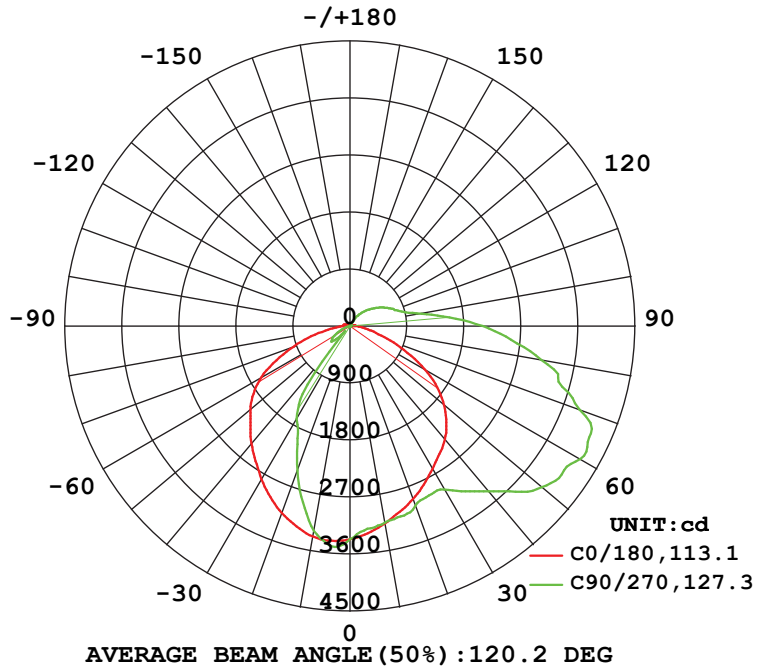

DIMENSIONS

Specifications and actual product may vary.

Office (800) 679-9243 • sales@zledlighting.com • www.zledlighting.com

IP65

**WATTAGE
SELECTABLE**

**CCT
SELECTABLE**

LIGHT DISTRIBUTION

LUMENS