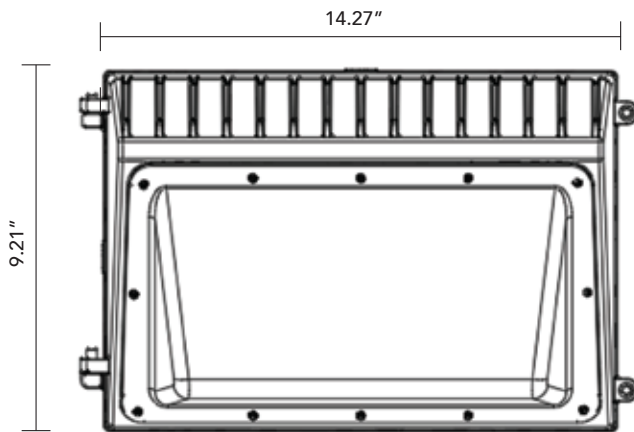

IP65

WATTAGE
SELECTABLE

CCT
SELECTABLE

APPLICATIONS

Exterior walls of buildings and warehouses.

SPECIFICATIONS

PRODUCT #	WATTAGES	DIMENSIONS (WxHxD)	LUMENS
ZL-WP-100-80-50-CCT-IP65	50/80/100W selectable	14.27" x 9.21" x 7.72"	6400/9920/12000

DIMENSIONS

Specifications and actual product may vary.

Office (800) 679-9243 • sales@zledlighting.com • www.zledlighting.com

IP65

**WATTAGE
SELECTABLE**

**CCT
SELECTABLE**

LIGHT DISTRIBUTION

LUMENS