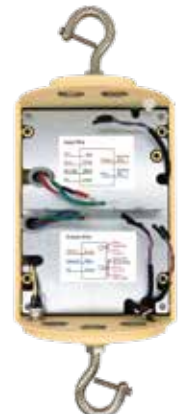

ZL-YOKE-BRACKET-150W-MK

ZL-YOKE-BRACKET-240W-MK

ALUMINUM REFLECTOR

ZL-AL-REFLECTOR-150-MK

PC REFLECTOR

ZL-90DEG-PC-REFLECTOR-MK

SAFETY ROPE

ZL-SAFETY-ROPE-MK

PIR SENSOR

ZL-MICROWAVE-HAISEN-SENSOR-120/277-MK

REMOTE

ZL-HAISEN-REMOTE-MK

EMERGENCY DRIVER

ZL-EM-KIT-100/240W-MK

IP65

# PHOTOMETRICS

WATTAGE  
SELECTABLE

CCT  
SELECTABLE