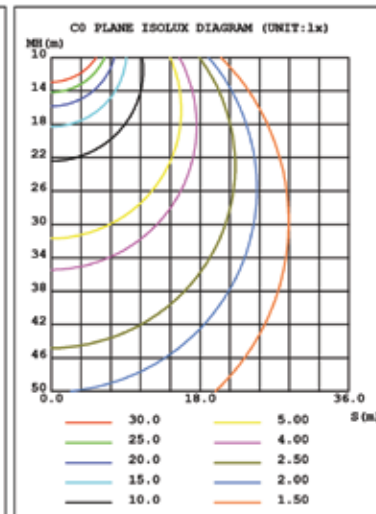

IP65

PHOTOMETRICS

WATTAGE
SELECTABLE

CCT
SELECTABLE

100W

150W

240W