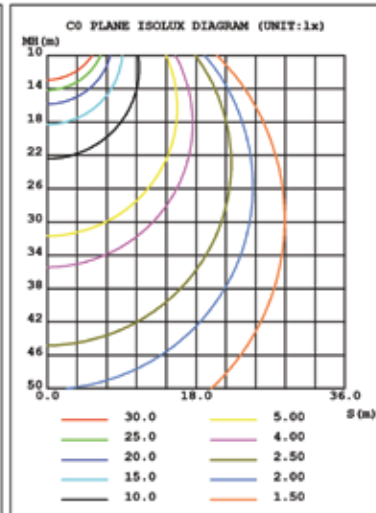

IP65

PHOTOMETRICS

WATTAGE
SELECTABLE

CCT
SELECTABLE

100W